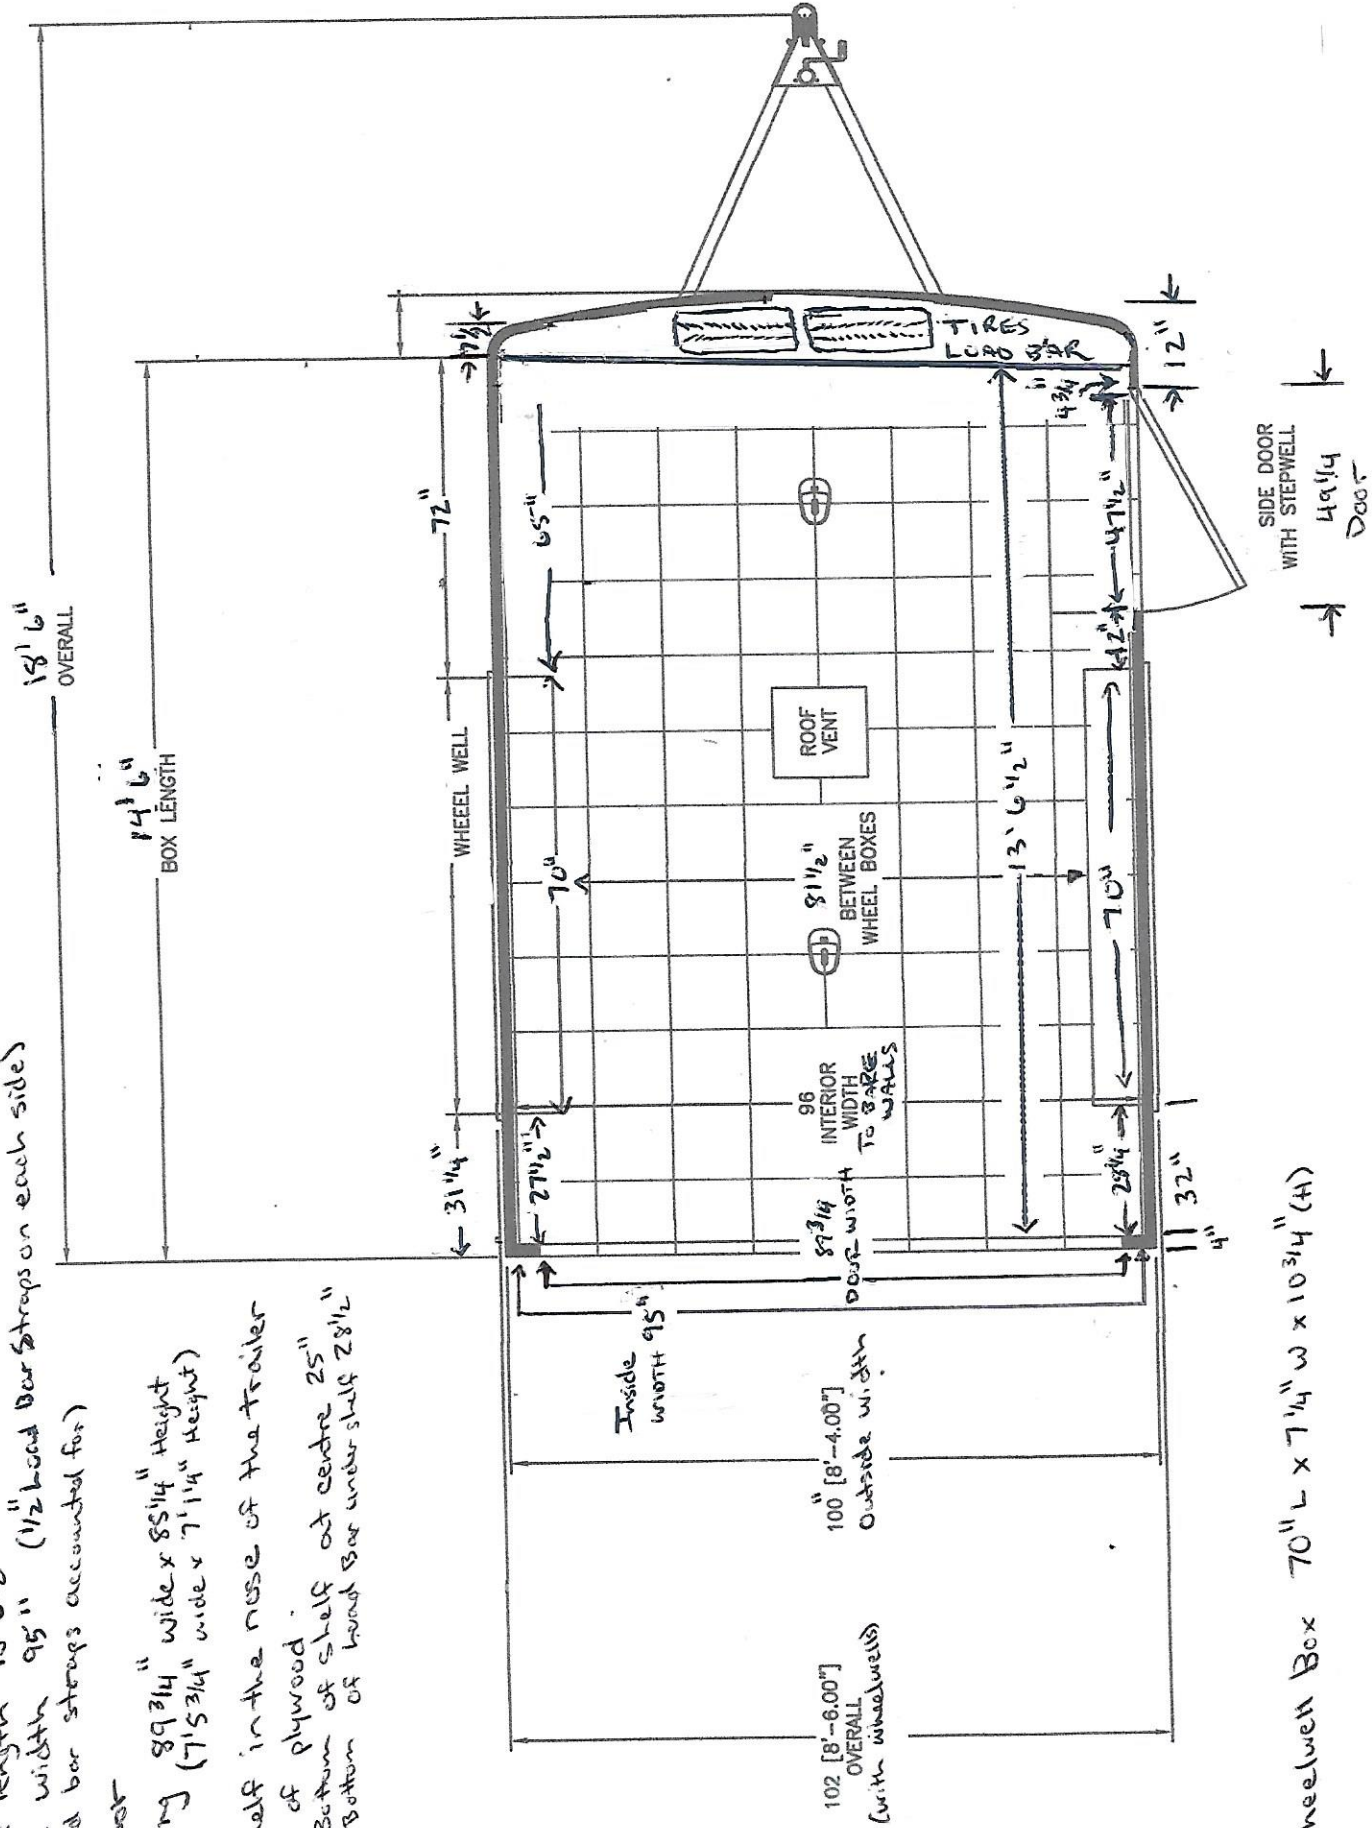

Inside box length 13'6 1/2" (1/2" load bar straps on each side)

Inside box width 95" (with load bar straps accounted for)

Ramped Door

Door Opening 89 3/4" wide x 85 1/4" Height (7'5 3/4" wide x 7'1 1/4" Height)

Current Shelf in the nose of the trailer

4x8 sheet of plywood Ceiling to Bottom of shelf out centre 25" Ceiling to Bottom of load bar under shelf 28 1/2"

Interior Wheelwell Box 70" L x 7 1/4" W x 10 3/4" (H)